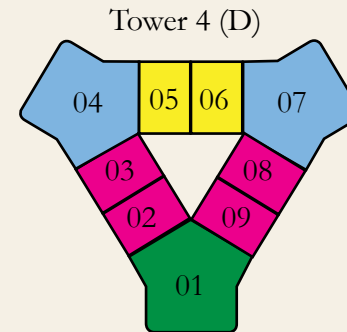

Gulf of Mexico

Via De Luna Drive

Tower 3 (C)

Office

Tower 1 (A)

Guard

Tower 5 (E)

Tennis Courts

Tower 2 (B)

Lifestyle Center

Tower 4 (D)

portofino
ISLAND

Map of Towers and
Unit Views

2SV 2 Bed Sound View	3SV 3 Bed Sound View
2GV 2 Bed Gulf View	2WV 3 Bed Gulf to Bay View
2GF 2 Bed Gulf Front	3GF 3 Bed Gulf Front

Units coded 04,07, 01 are 3 bedrooms
Units coded 02,03,05,06,08,09 are 2 bedrooms

Santa Rosa Bay