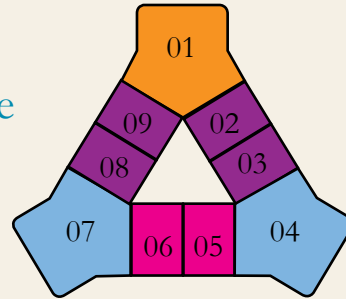

Gulf of Mexico

Via De Luna Drive

Tower 3 (C)

Office

Tower 1 (A)

Guard

Tower 5 (E)

Tennis Courts

Tower 2 (B)

Lifestyle Center

Tower 4 (D)

portofino
ISLAND

Map of Towers and
Unit Views

2SV 2 Bed Sound View	3SV 3 Bed Sound View
2GV 2 Bed Gulf View	2WV 3 Bed Gulf to Bay View
2GF 2 Bed Gulf Front	3GF 3 Bed Gulf Front

Units coded 04,07, 01 are 3 bedrooms
Units coded 02,03,05,06,08,09 are 2 bedrooms

Santa Rosa Bay