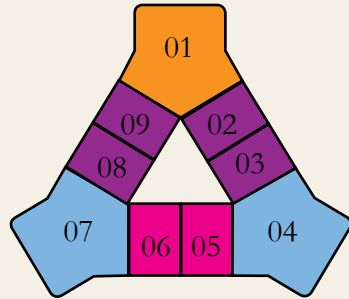

Gulf of Mexico

Via De Luna Drive

Tower 3 (C)

Office

Tower 1 (A)

Guard

Tower 5 (E)

Tennis Courts

Tower 2 (B)

Lifestyle Center

Tower 4 (D)

portofino
ISLAND

Map of Towers and
Unit Views

2SV 2 Bed Sound View	3SV 3 Bed Sound View
2GV 2 Bed Gulf View	2WV 3 Bed Gulf to Bay View
2GF 2 Bed Gulf Front	3GF 3 Bed Gulf Front

Units coded 04,07, 01 are 3 bedrooms
Units coded 02,03,05,06,08,09 are 2 bedrooms

Santa Rosa Bay