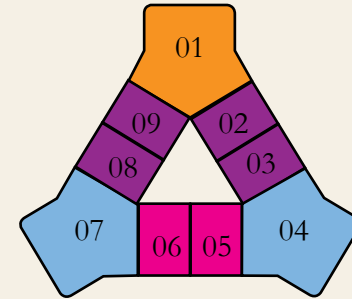

Gulf of Mexico

Via De Luna Drive

Tower 3 (C)

Office

Tower 1 (A)

Guard

Tower 5 (E)

Tennis Courts

Tower 2 (B)

Lifestyle Center

Tower 4 (D)

portofino
ISLAND

Map of Towers and
Unit Views

2SV 2 Bed Sound View	3SV 3 Bed Sound View
2GV 2 Bed Gulf View	2WV 3 Bed Gulf to Bay View
2GF 2 Bed Gulf Front	3GF 3 Bed Gulf Front

Units coded 04,07, 01 are 3 bedrooms
Units coded 02,03,05,06,08,09 are 2 bedrooms

Santa Rosa Bay