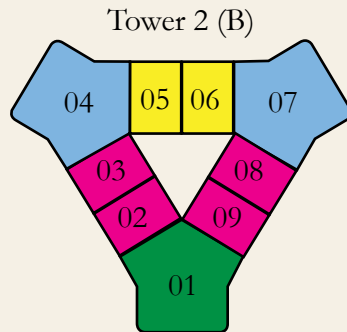

Gulf of Mexico

Via De Luna Drive

Tower 3 (C)

Office

Tower 1 (A)

Guard

Tower 5 (E)

Tennis Courts

Tower 2 (B)

Lifestyle Center

Tower 4 (D)

portofino
ISLAND

Map of Towers and
Unit Views

2SV 2 Bed Sound View	3SV 3 Bed Sound View
2GV 2 Bed Gulf View	2WV 3 Bed Gulf to Bay View
2GF 2 Bed Gulf Front	3GF 3 Bed Gulf Front

Units coded 04,07, 01 are 3 bedrooms
Units coded 02,03,05,06,08,09 are 2 bedrooms

Santa Rosa Bay