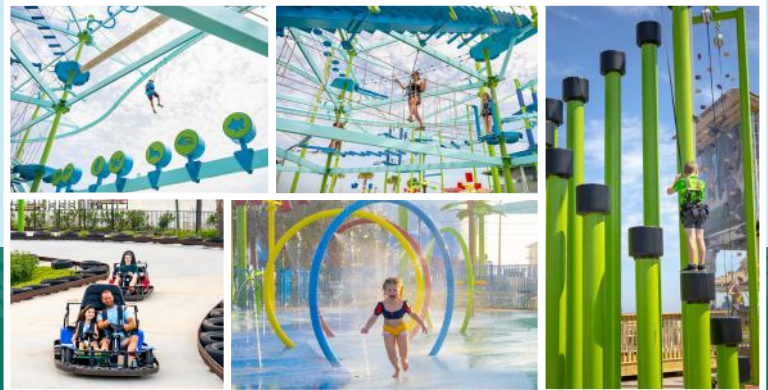

for length of stay up to 7 nights for up to 4 guests
ADD-ON GUESTS \$55 ea

- 1 BEACH SET¹
- GOLF CARTS
- PADDLE BOARDS
- SURF BOARDS
- KAYAKS
(single and tandem)
- BICYCLES
- ELECTRIC BIKES
- BOOGIE BOARDS
- BEACH GAMES
*cornhole, bocce ball, spike ball
ladder golf, volleyball*

HEADING OFF PROPERTY? CHECK OUT

LAGUNA'S
BEACH BAR + GRILL
PENSACOLA BEACH, FL

Scan QR Code for Pricing and Laguna's Adventure Park Details

zip rails • big screen • splash pad • 40' clip 'n climb • go karts • 3-story ropes course • tiny tykes ropes course • and much more